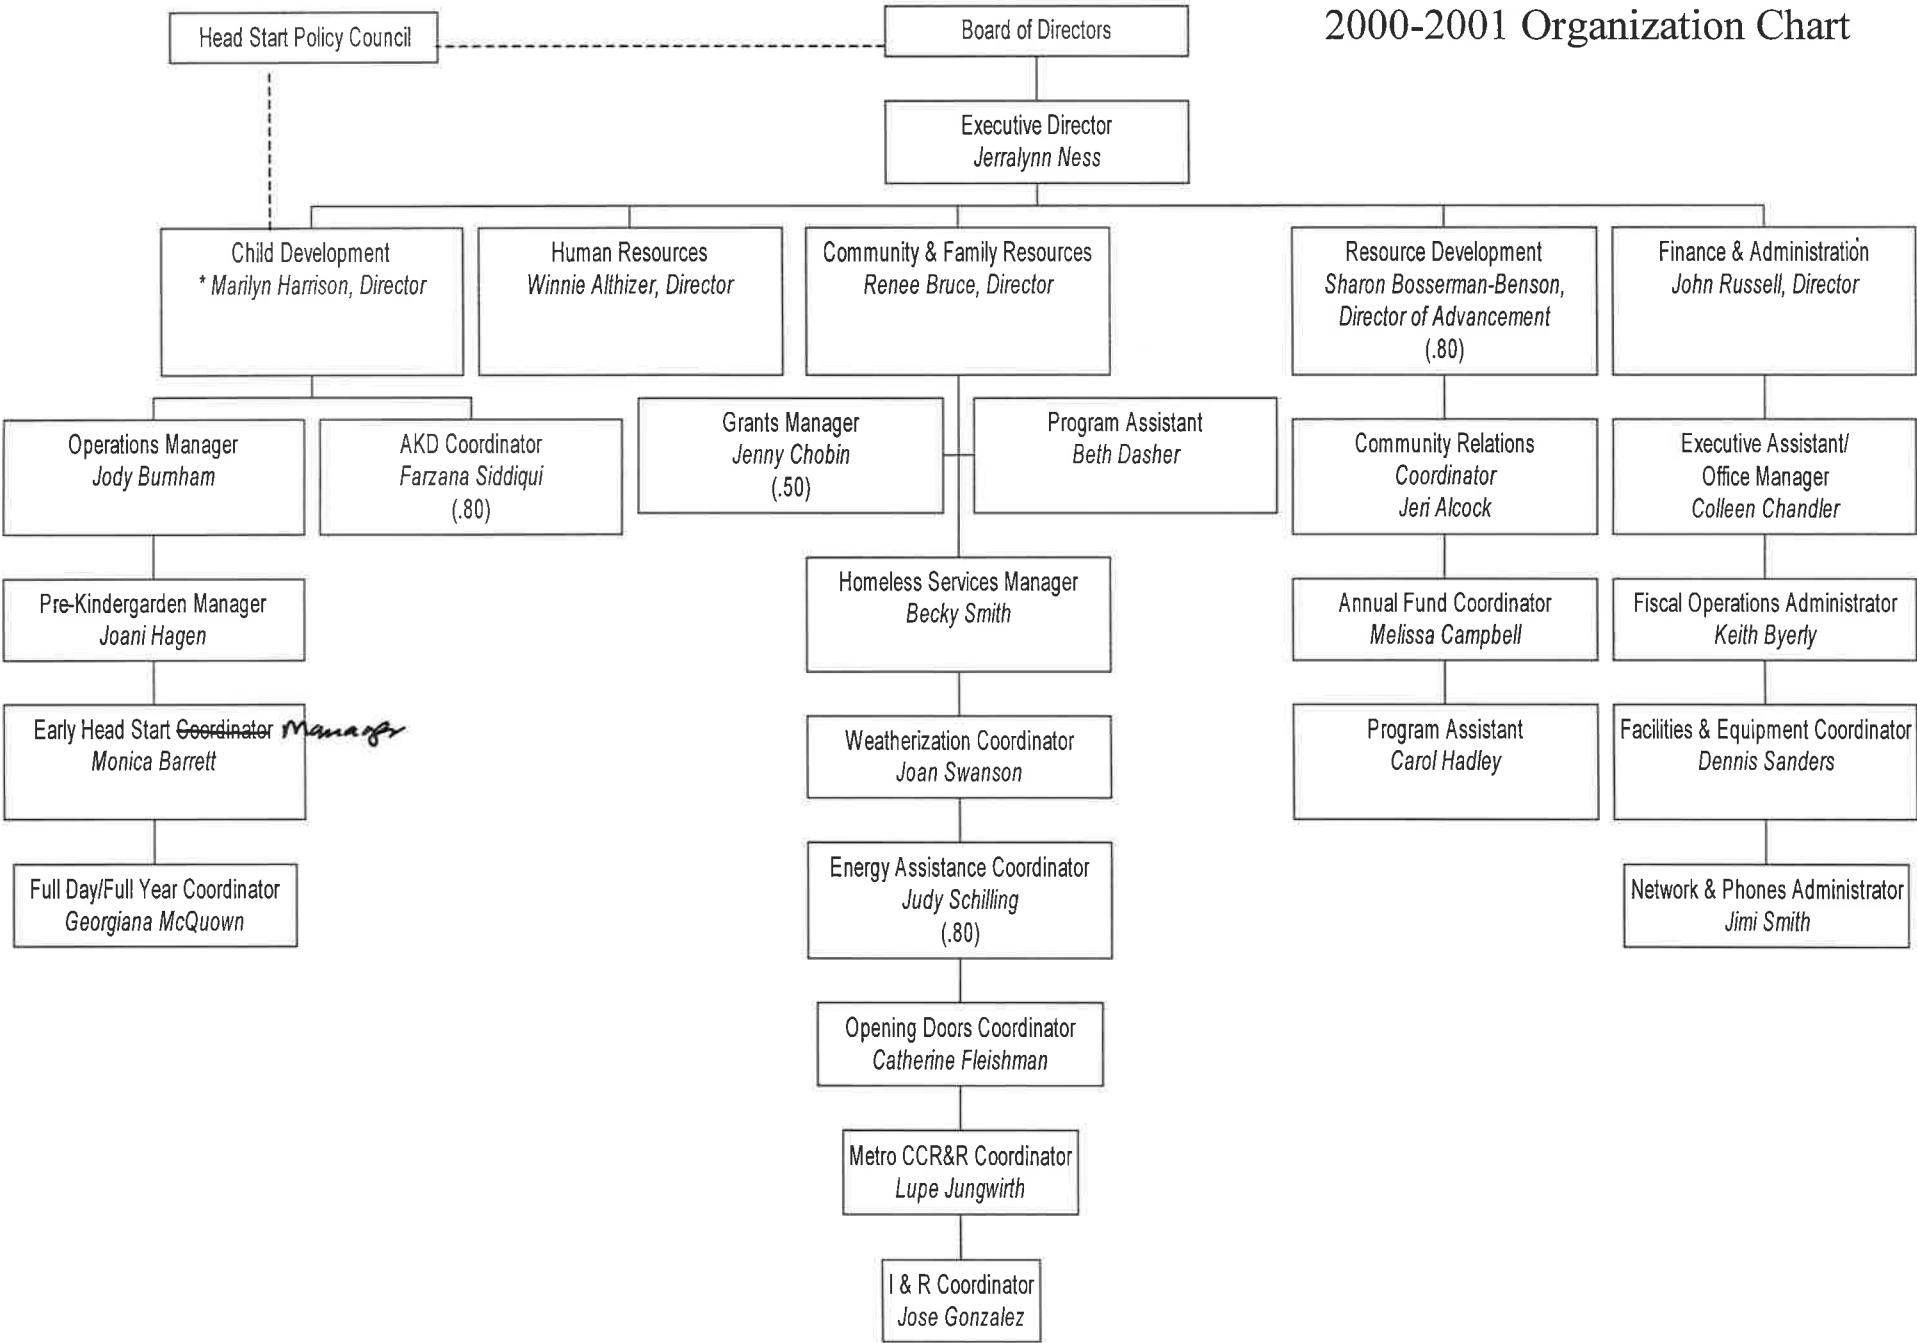

Community Action Organizational Chart

Community Action Organization
Organizational Chart

Child Development Organization Chart

2000-2002

Starting 9/2000, 444 prekindergarten and 16 community based fdfy. Hope to add 15 school age in Gaston 10/2000.

Starting 9/2001, 462 prekindergarten, 36 extended day, 40 infants-toddlers, and 66 community based fdfy.

Community Action Organization 2000-2001 Organization Chart

Head Start Organization Chart

2001-2002

Starting 9/2000, 444 prekindergarten and 16community based fdfy.

Starting 9/2001, 462 prekindergarten, 36 extended day, 40 infants-toddlers, and 66 community based fdfy.

Community Action Organization 2000-2001 Organization Chart

Community Action Organization Family & Community Resources

Community Action Organization 2000-2001 Organization Chart

COMMUNITY ACTION ORGANIZATION 1999 ORGANIZATION CHART