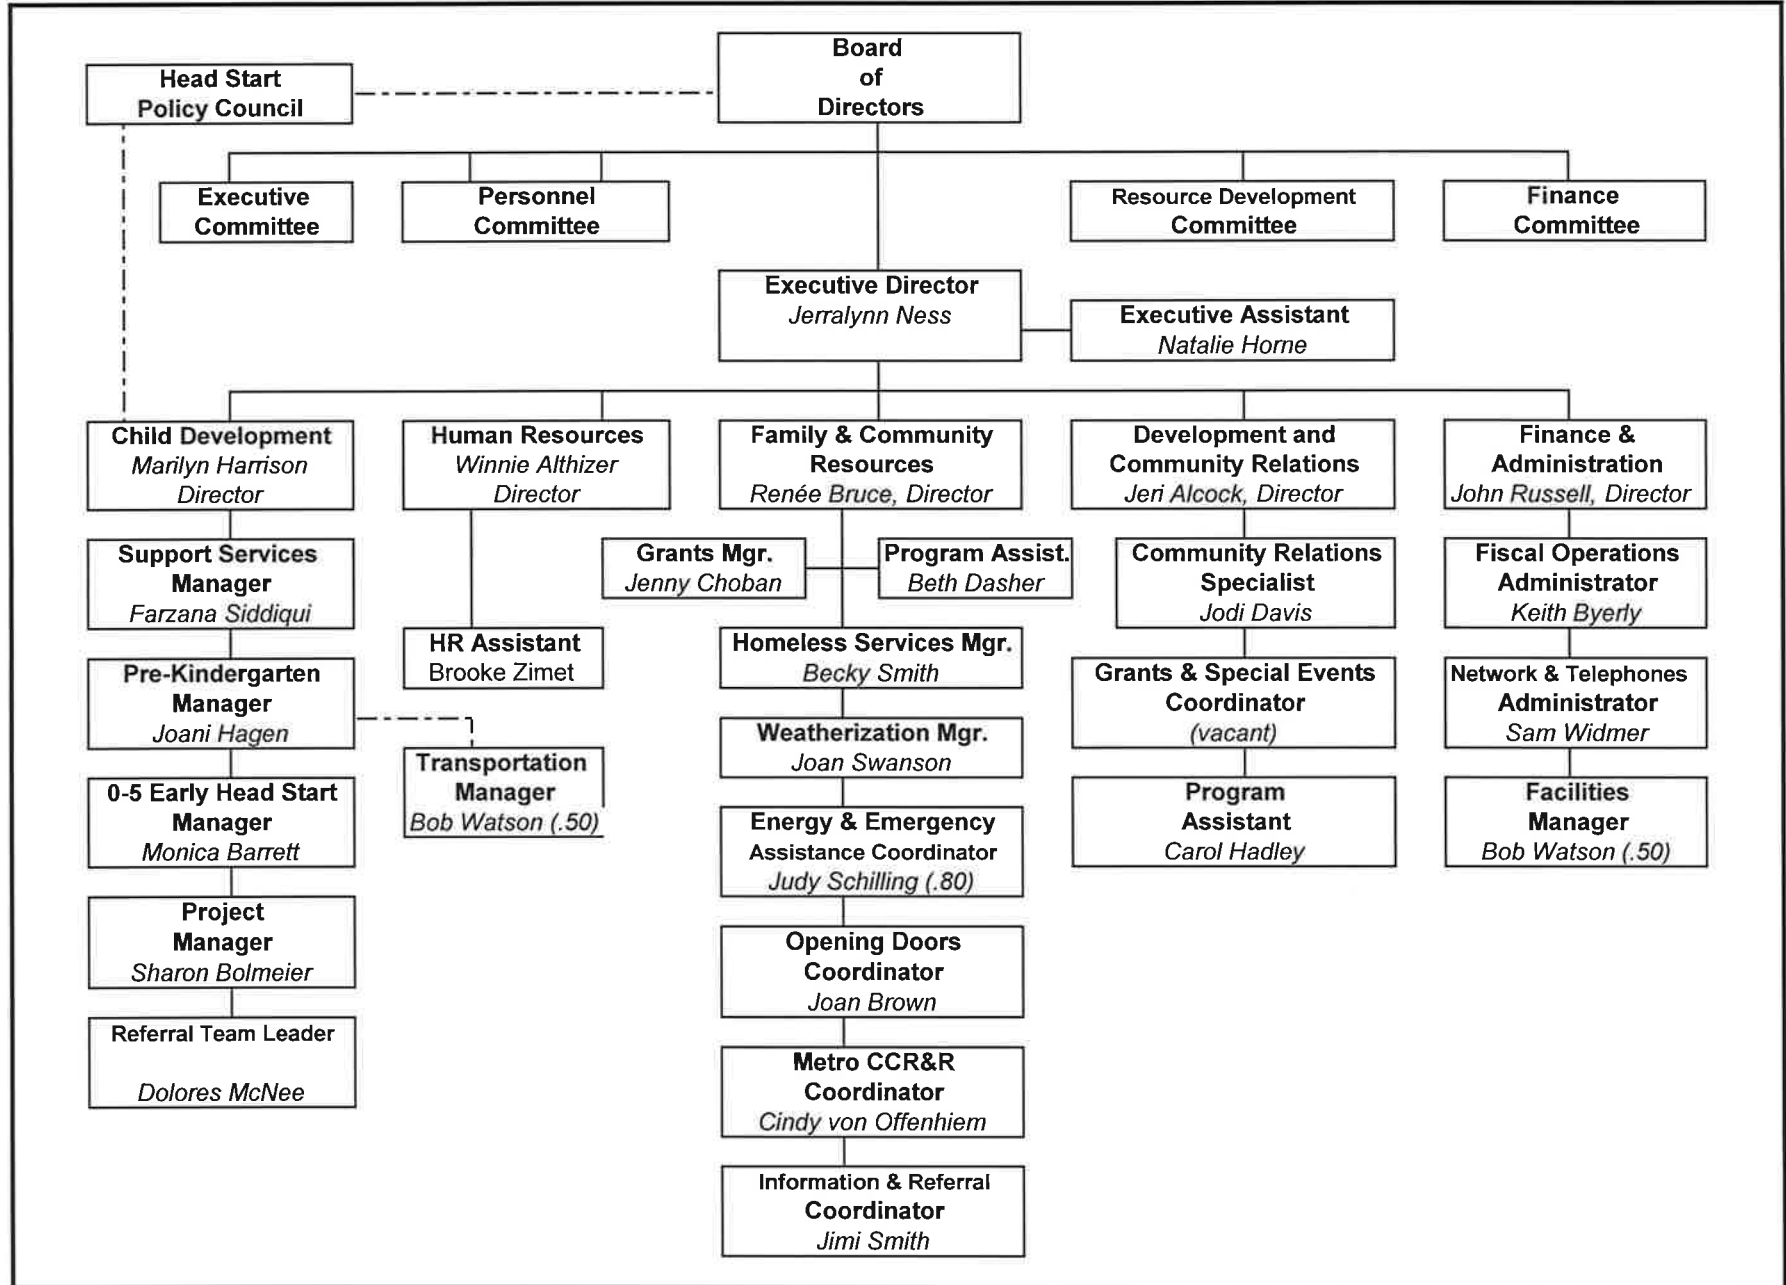

Community Action Organizational Chart

Community Action Organization
Organizational Chart

Child Development Organization Chart

2000-2002

Starting 9/2000, 444 prekindergarten and 16 community based fdfy. Hope to add 15 school age in Gaston 10/2000.

Starting 9/2001, 462 prekindergarten, 36 extended day, 40 infants-toddlers, and 66 community based fdfy.

Community Action Organization 2000-2001 Organization Chart

Head Start Organization Chart

2001-2002

Starting 9/2000, 444 prekindergarten and 16community based fdfy.

Starting 9/2001, 462 prekindergarten, 36 extended day, 40 infants-toddlers, and 66 community based fdfy.

Community Action Organization 2000-2001 Organization Chart

Community Action Organization Family & Community Resources

Community Action Organization 2000-2001 Organization Chart

COMMUNITY ACTION ORGANIZATION 1999 ORGANIZATION CHART