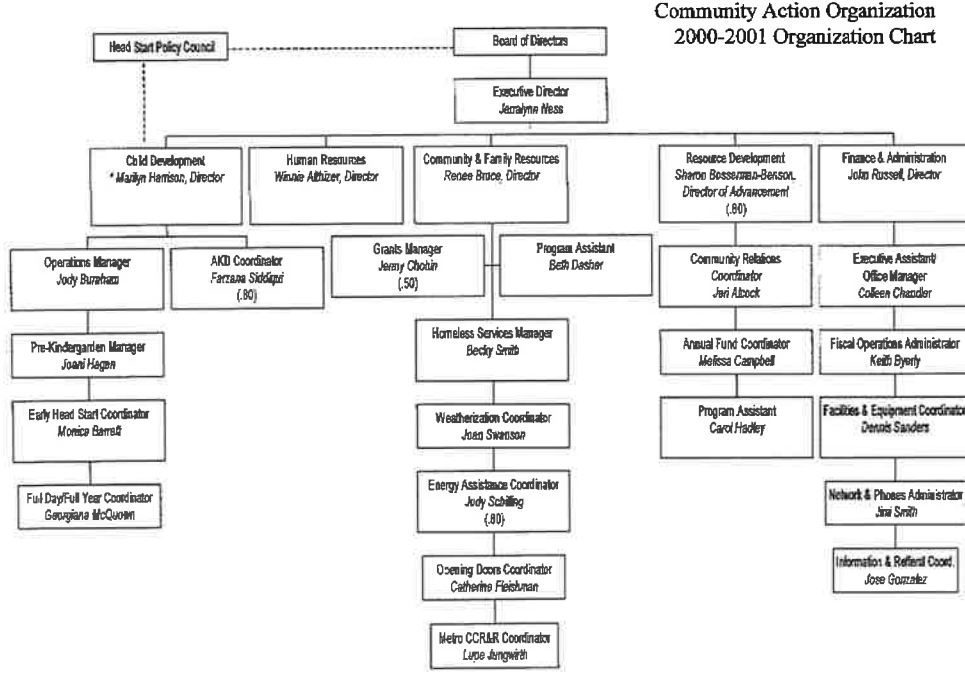

Programs Only

CAO 2000-2001 Revised Structure

CAO 1999-2000 Model

JOB	START TIME	USAGE	PHONE NUMBER/ADDRESS	TYPE	PAGES	MODE	STATUS
870	4/20 2:24PM	0'38"	503 690 5984	SEND	2 / 2	EC144	COMPLETED

TOTAL 0'38" PAGES SENT: 2 PAGES PRINTED: 0

Community Action Organization Family & Community Resources

Community Action Organization 2000-2001 Organization Chart

COMMUNITY ACTION ORGANIZATION 1999 ORGANIZATION CHART