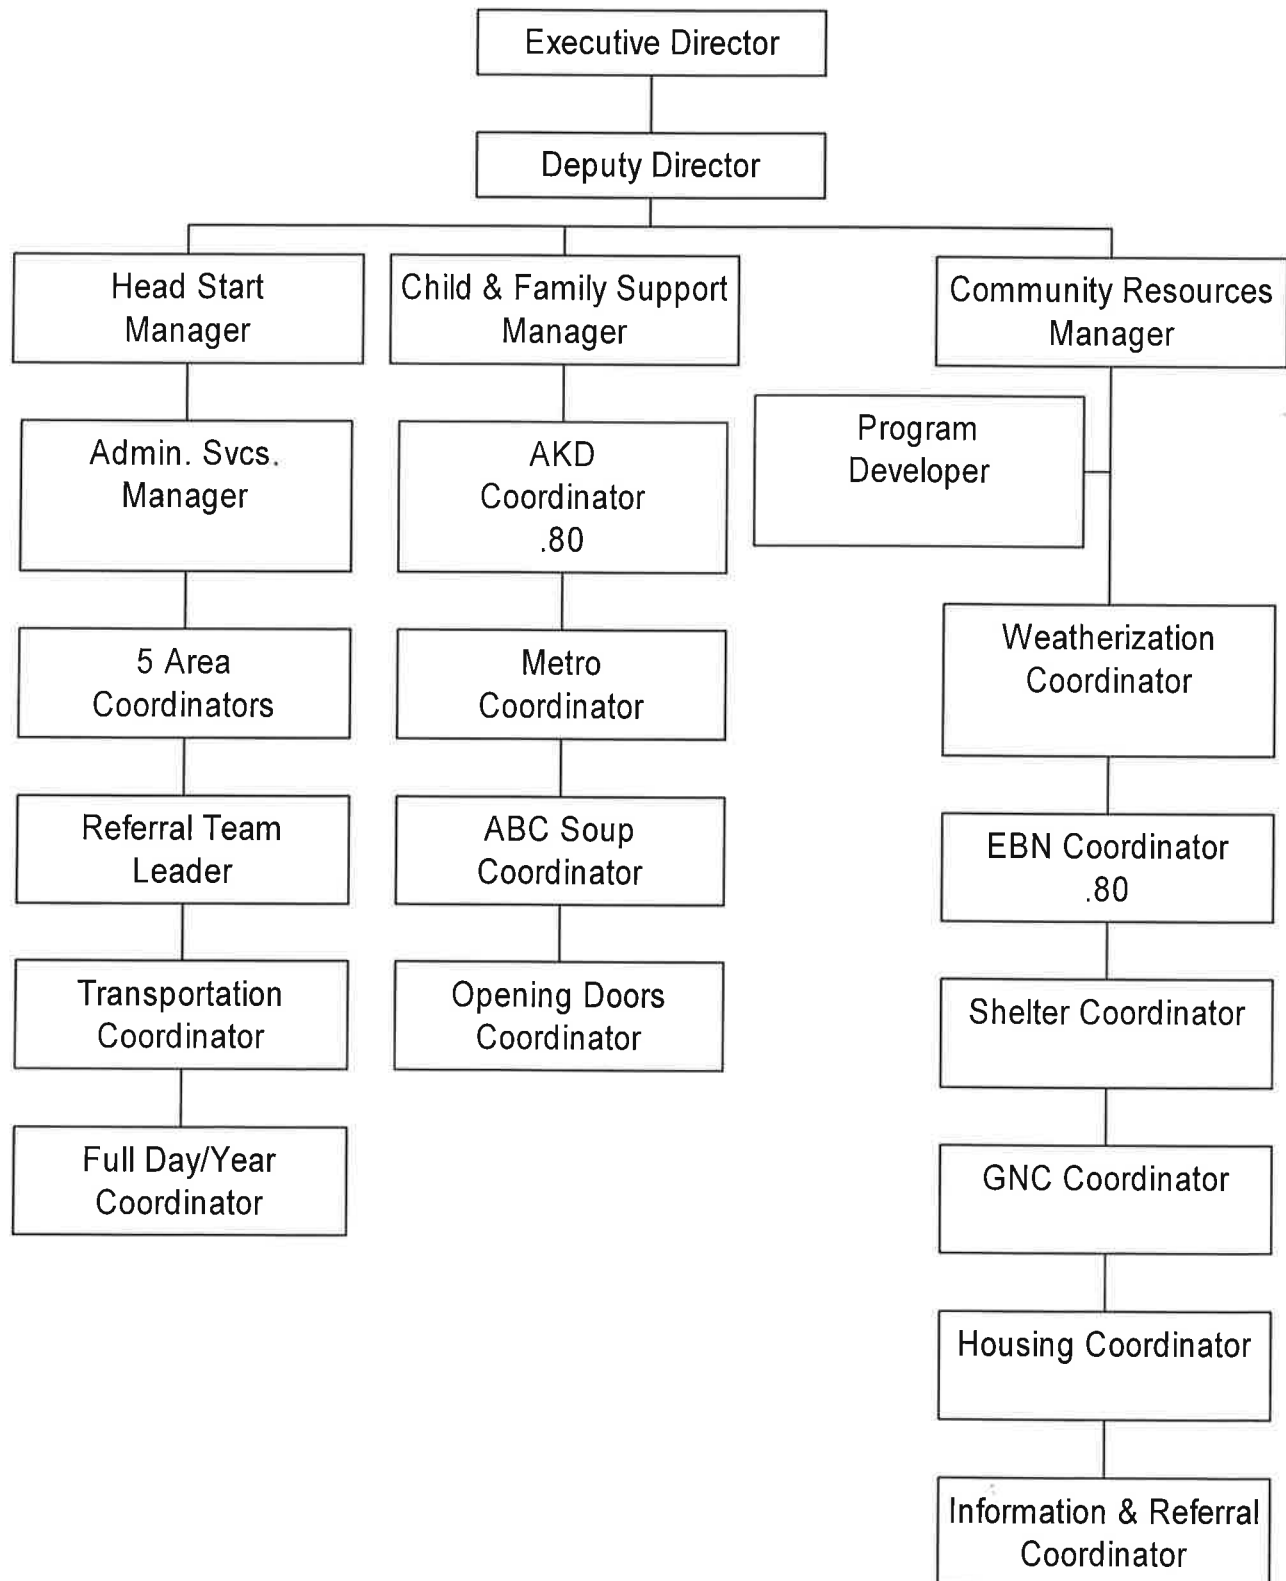

CAO 1999-2000 Model