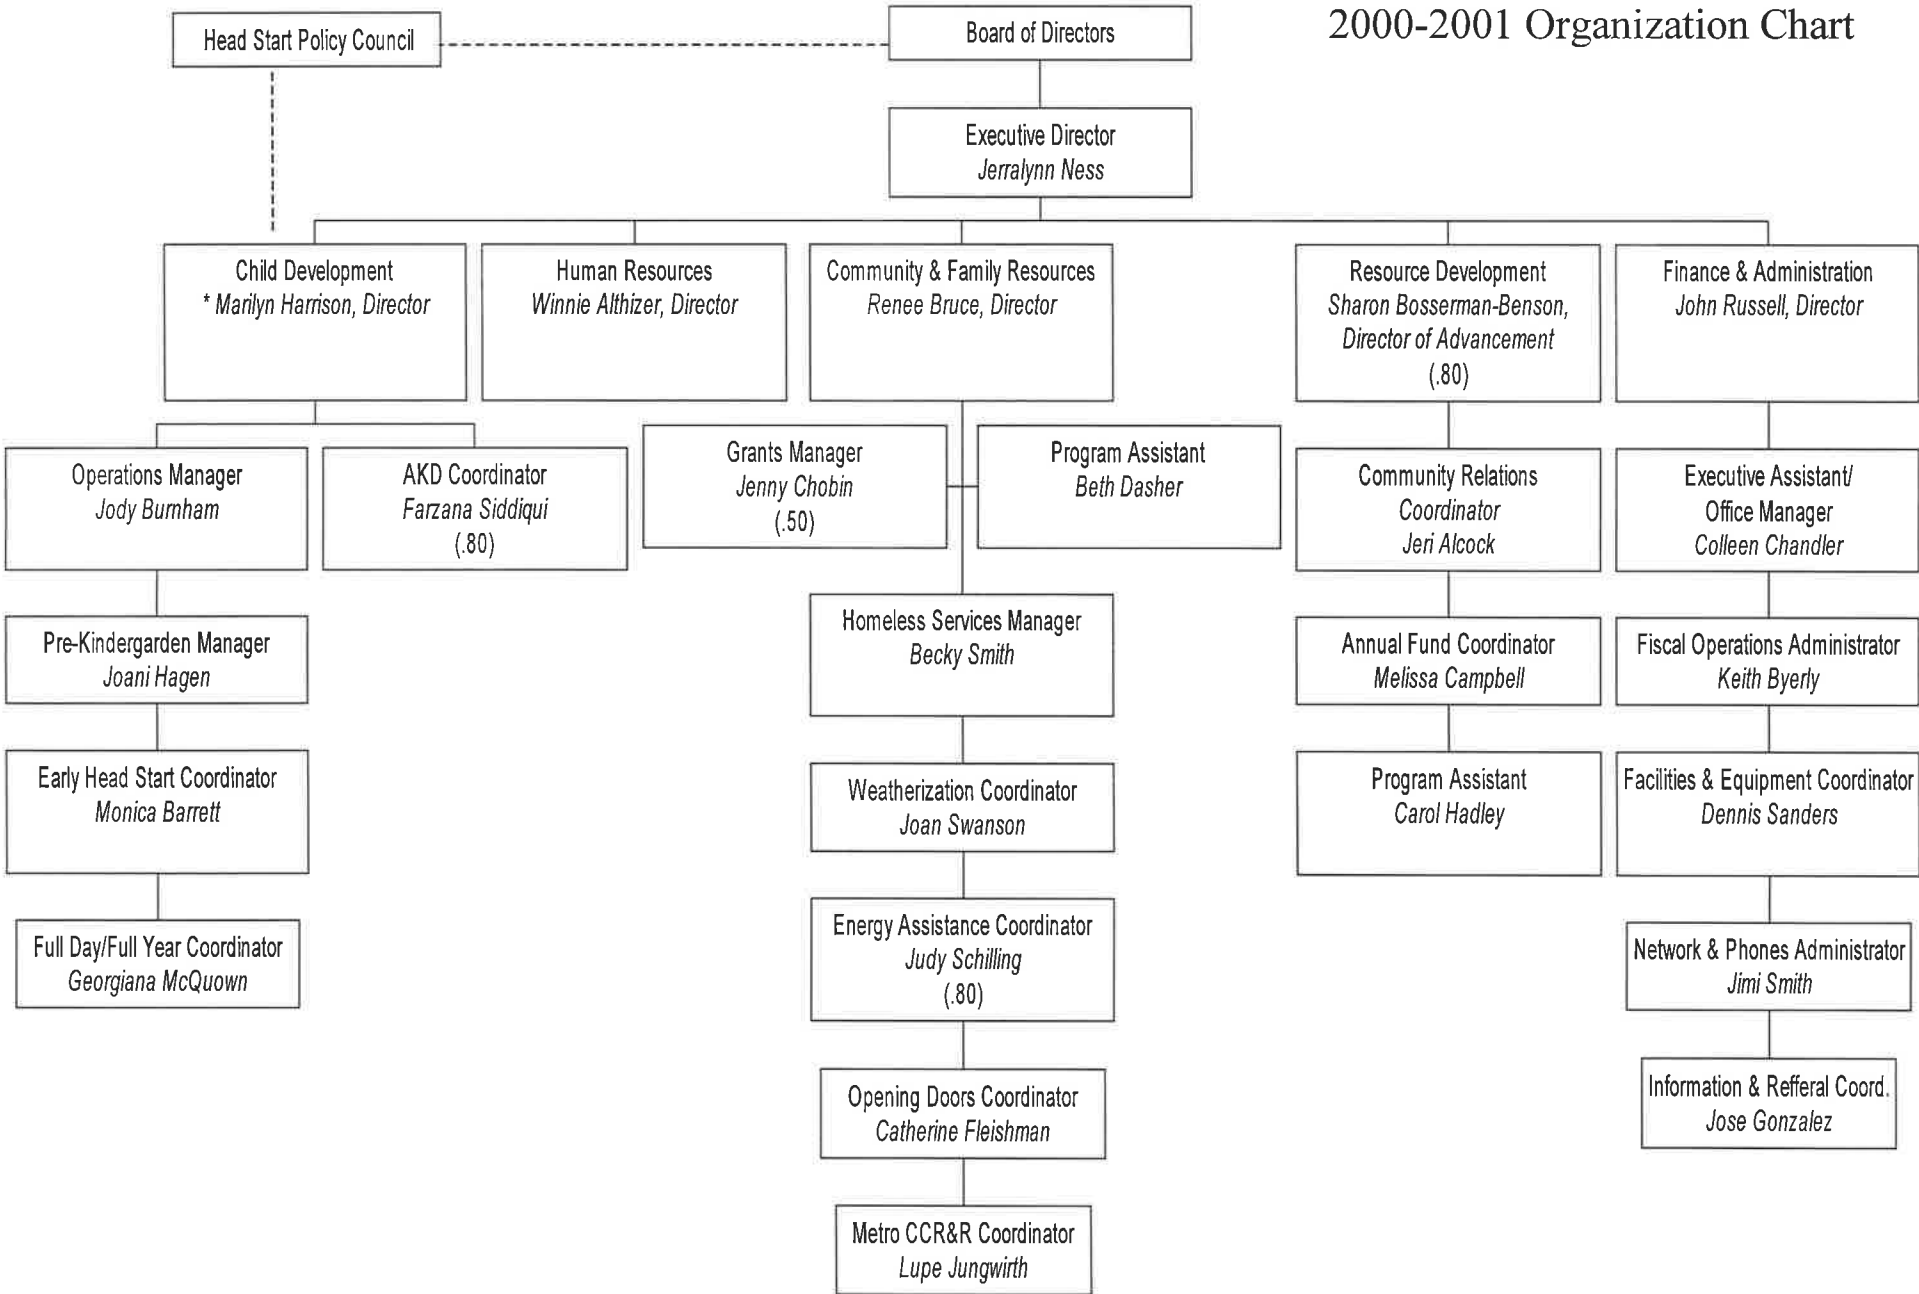

Starting 9/2001, 462 prekindergarten, 36 extended day, 40 infants-toddlers, and 66 community based fdfy.

Community Action Organization 2000-2001 Organization Chart

Head Start Organization Chart

2001-2002

Starting 9/2000, 444 prekindergarten and 16community based fdfy.

Starting 9/2001, 462 prekindergarten, 36 extended day, 40 infants-toddlers, and 66 community based fdfy.

Community Action Organization 2000-2001 Organization Chart

Programs Only

CAO 2000-2001 Revised Structure

CAO 1999-2000 Model

JOB	START TIME	USAGE	PHONE NUMBER/ADDRESS	TYPE	PAGES	MODE	STATUS
870	4/20 2:24PM	0'38"	503 690 5984	SEND	2 / 2	EC144	COMPLETED

TOTAL 0'38" PAGES SENT: 2 PAGES PRINTED: 0

Community Action Organization Family & Community Resources

Community Action Organization 2000-2001 Organization Chart

COMMUNITY ACTION ORGANIZATION 1999 ORGANIZATION CHART