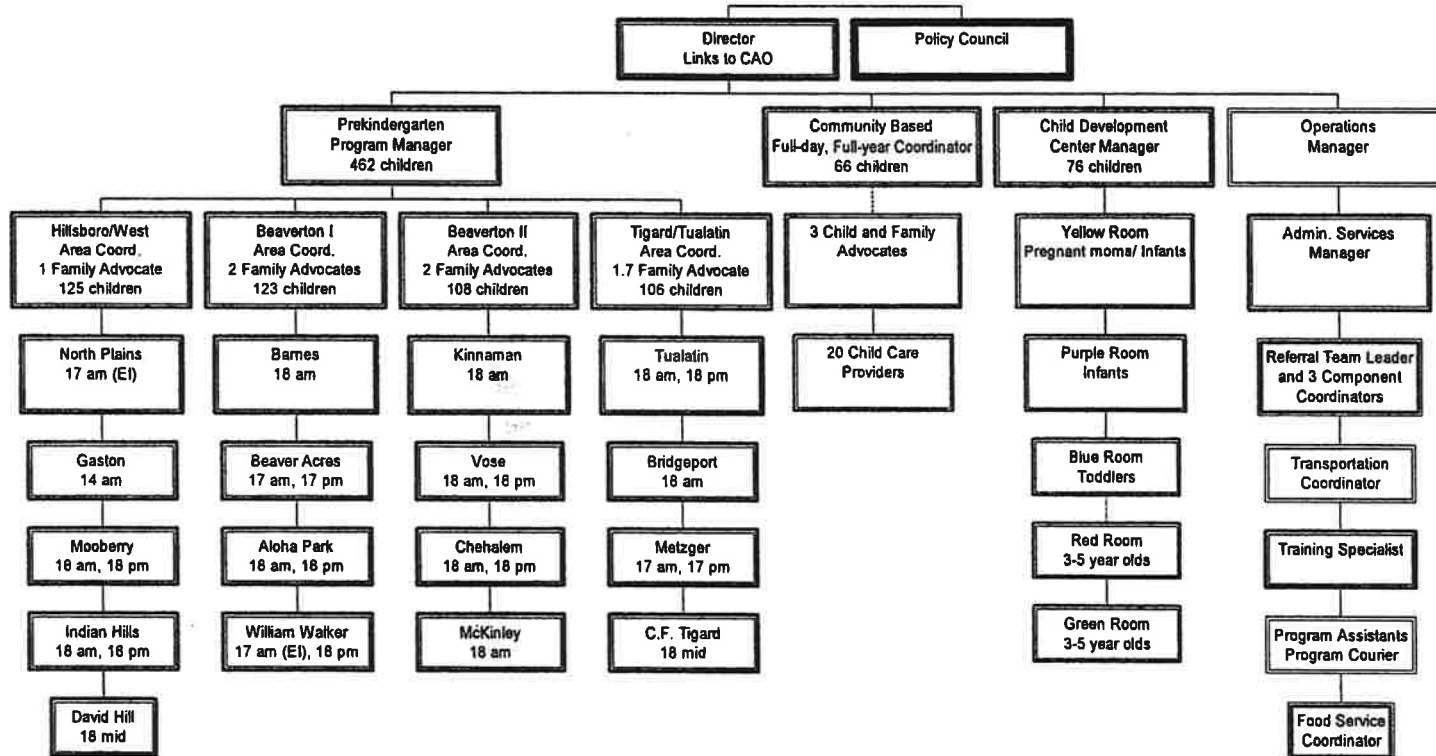

Community Action Organizational Chart

Community Action Organization
Organizational Chart

Child Development Organization Chart

2000-2002

Starting 9/2000, 444 prekindergarten and 16 community based fdfy. Hope to add 15 school age in Gaston 10/2000.

Starting 9/2001, 462 prekindergarten, 36 extended day, 40 infants-toddlers, and 66 community based fdfy.

Community Action Organization 2000-2001 Organization Chart

Head Start Organization Chart

2001-2002

Starting 9/2000, 444 prekindergarten and 16community based fdfy.

Starting 9/2001, 462 prekindergarten, 36 extended day, 40 infants-toddlers, and 66 community based fdfy.

Community Action Organization 2000-2001 Organization Chart

Community Action Organization Family & Community Resources

Community Action Organization 2000-2001 Organization Chart

COMMUNITY ACTION ORGANIZATION 1999 ORGANIZATION CHART