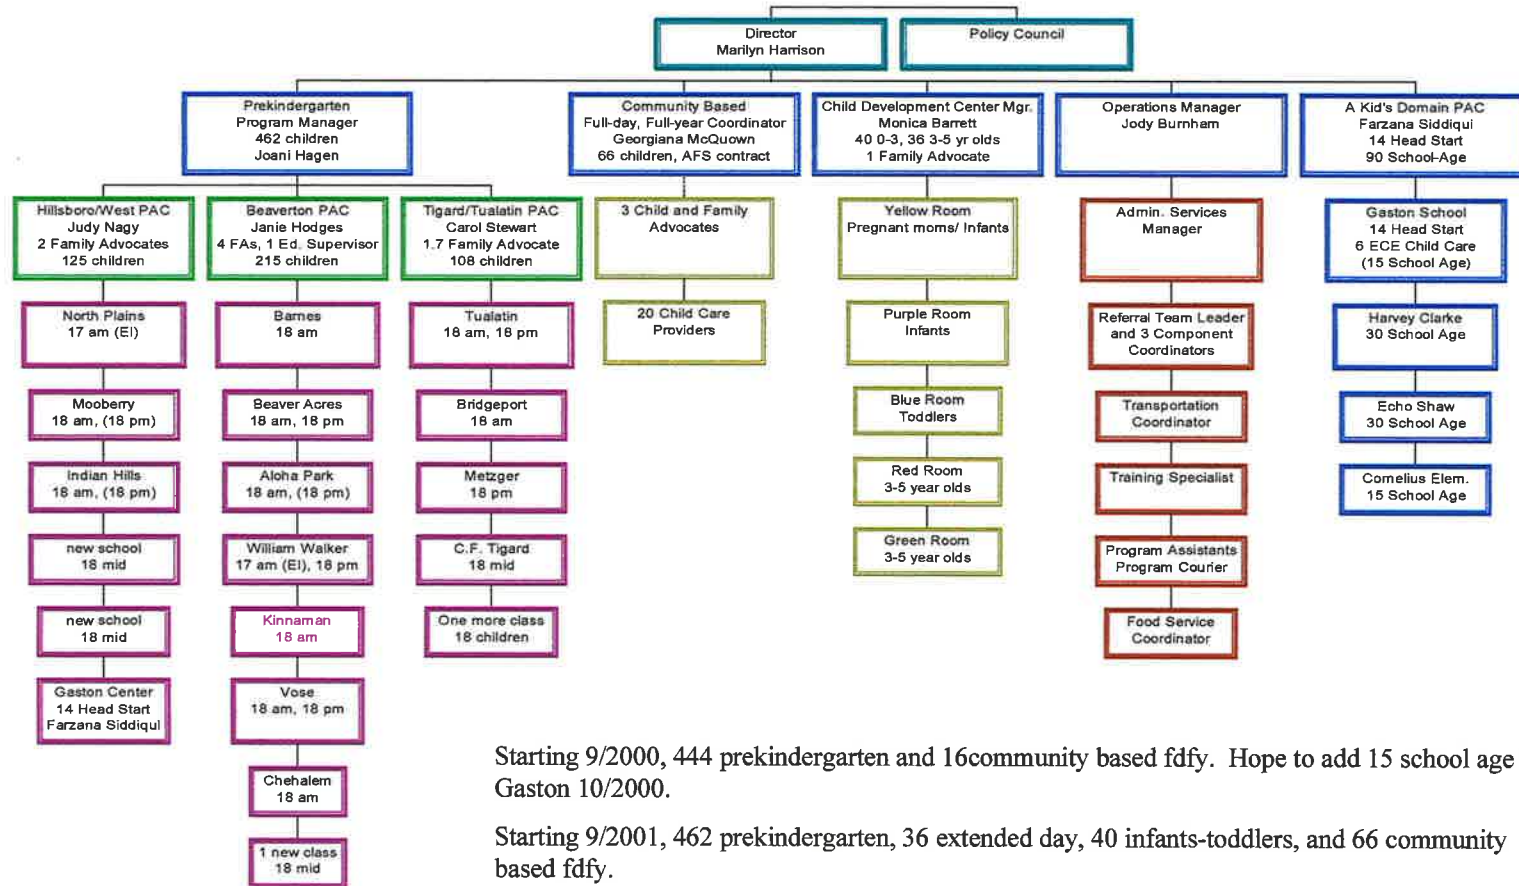

Community Action Organizational Chart

Community Action Organization
Organizational Chart

Child Development Organization Chart

2000-2002

Starting 9/2000, 444 prekindergarten and 16 community based fdfy. Hope to add 15 school age in Gaston 10/2000.

Starting 9/2001, 462 prekindergarten, 36 extended day, 40 infants-toddlers, and 66 community based fdfy.

Community Action Organization 2000-2001 Organization Chart

Head Start Organization Chart

2001-2002

Starting 9/2000, 444 prekindergarten and 16community based fdfy.

Starting 9/2001, 462 prekindergarten, 36 extended day, 40 infants-toddlers, and 66 community based fdfy.

Community Action Organization 2000-2001 Organization Chart