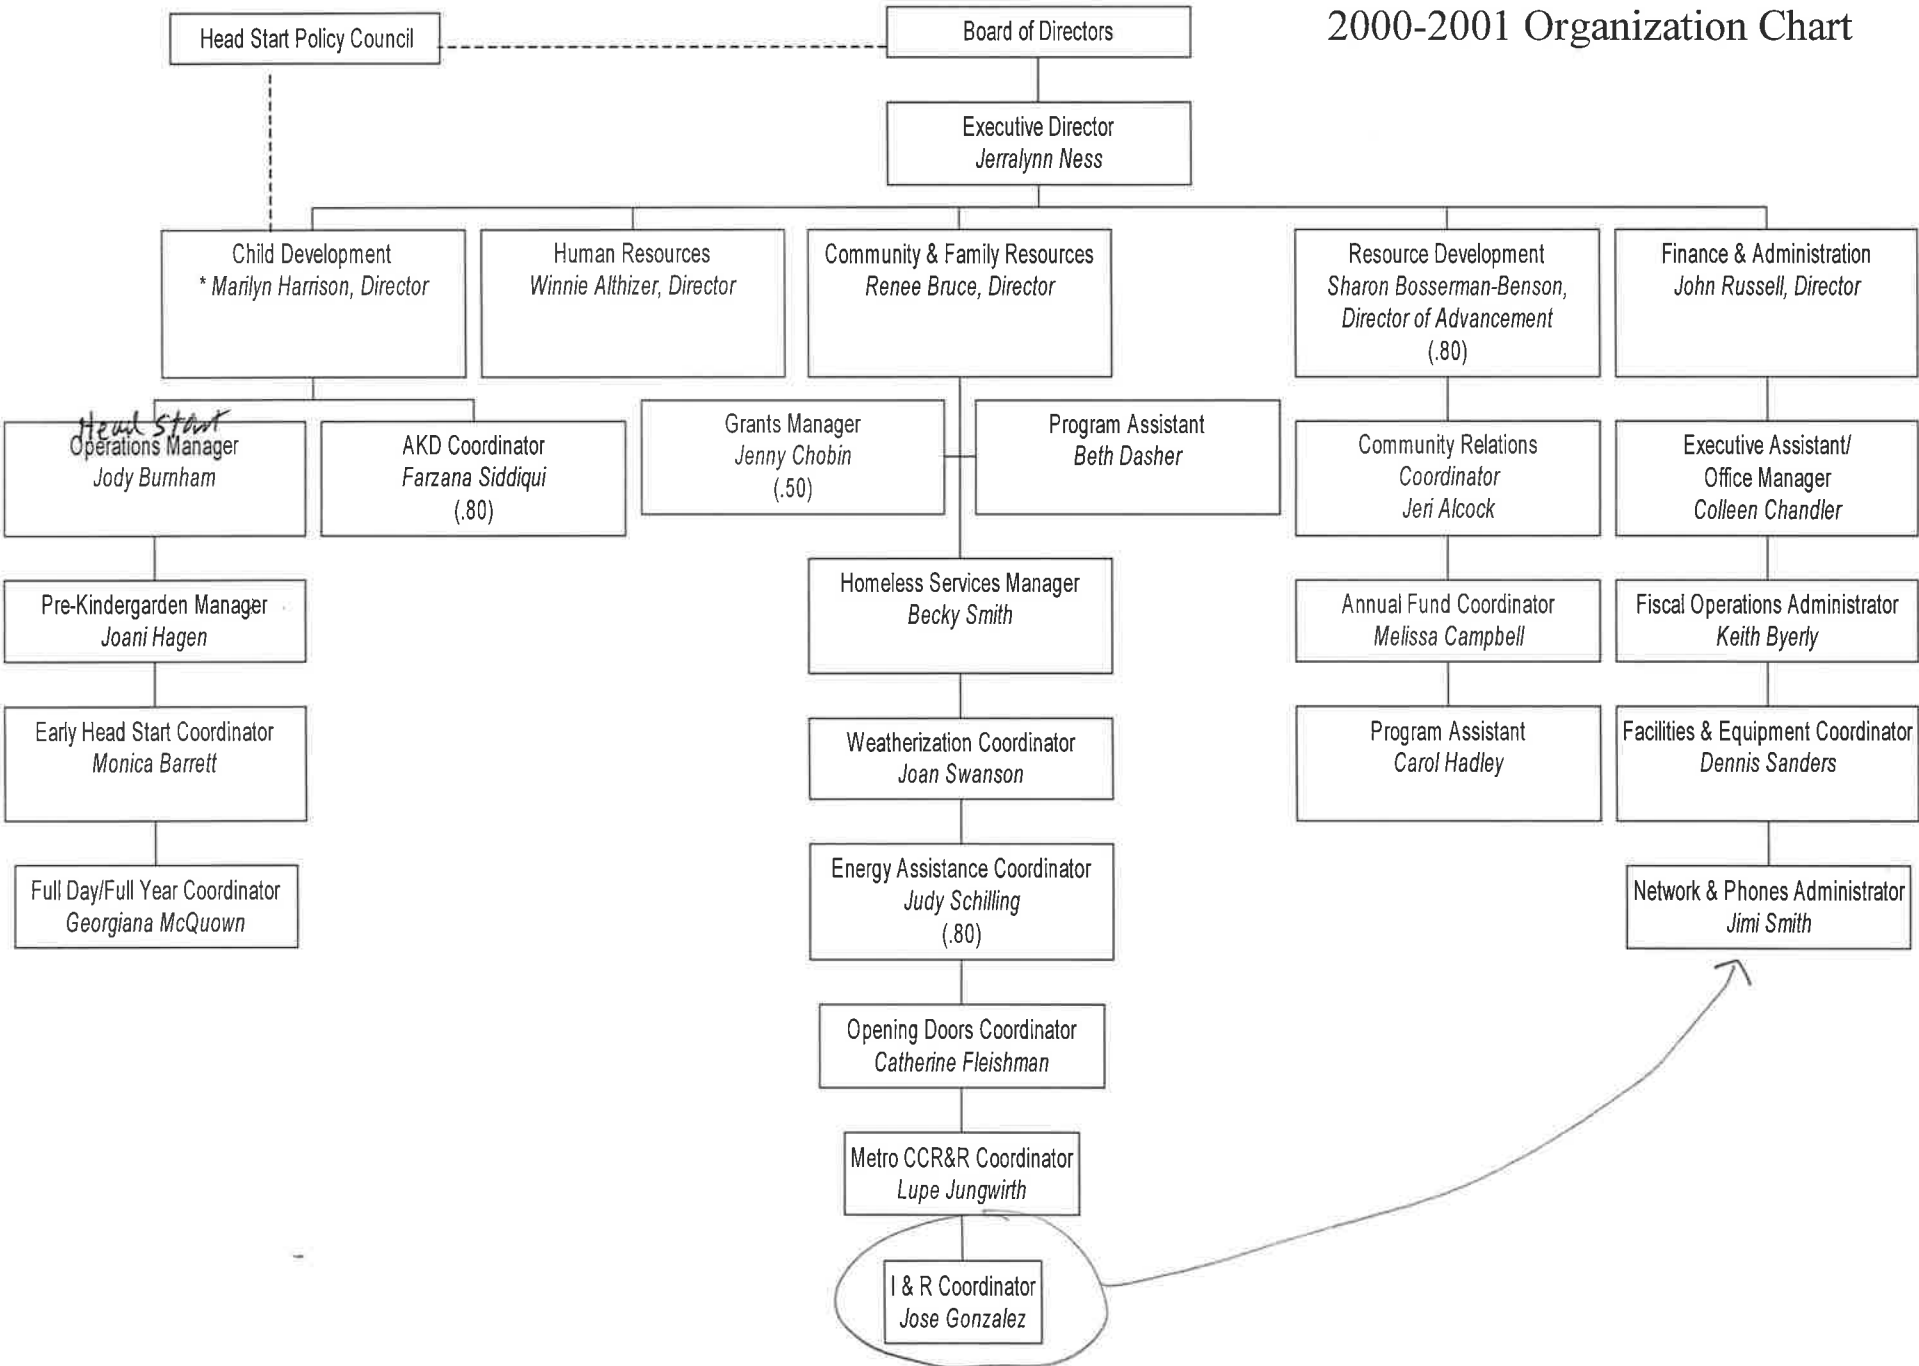

Community Action Organizational Chart

Community Action Organization
Organizational Chart

Child Development Organization Chart

2000-2002

Starting 9/2000, 444 prekindergarten and 16 community based fdfy. Hope to add 15 school age in Gaston 10/2000.

Starting 9/2001, 462 prekindergarten, 36 extended day, 40 infants-toddlers, and 66 community based fdfy.

Community Action Organization 2000-2001 Organization Chart

Head Start Organization Chart

2001-2002

Starting 9/2000, 444 prekindergarten and 16community based fdfy.

Starting 9/2001, 462 prekindergarten, 36 extended day, 40 infants-toddlers, and 66 community based fdfy.

Community Action Organization 2000-2001 Organization Chart

Community Action Organization Family & Community Resources

Community Action Organization 2000-2001 Organization Chart

COMMUNITY ACTION ORGANIZATION 1999 ORGANIZATION CHART