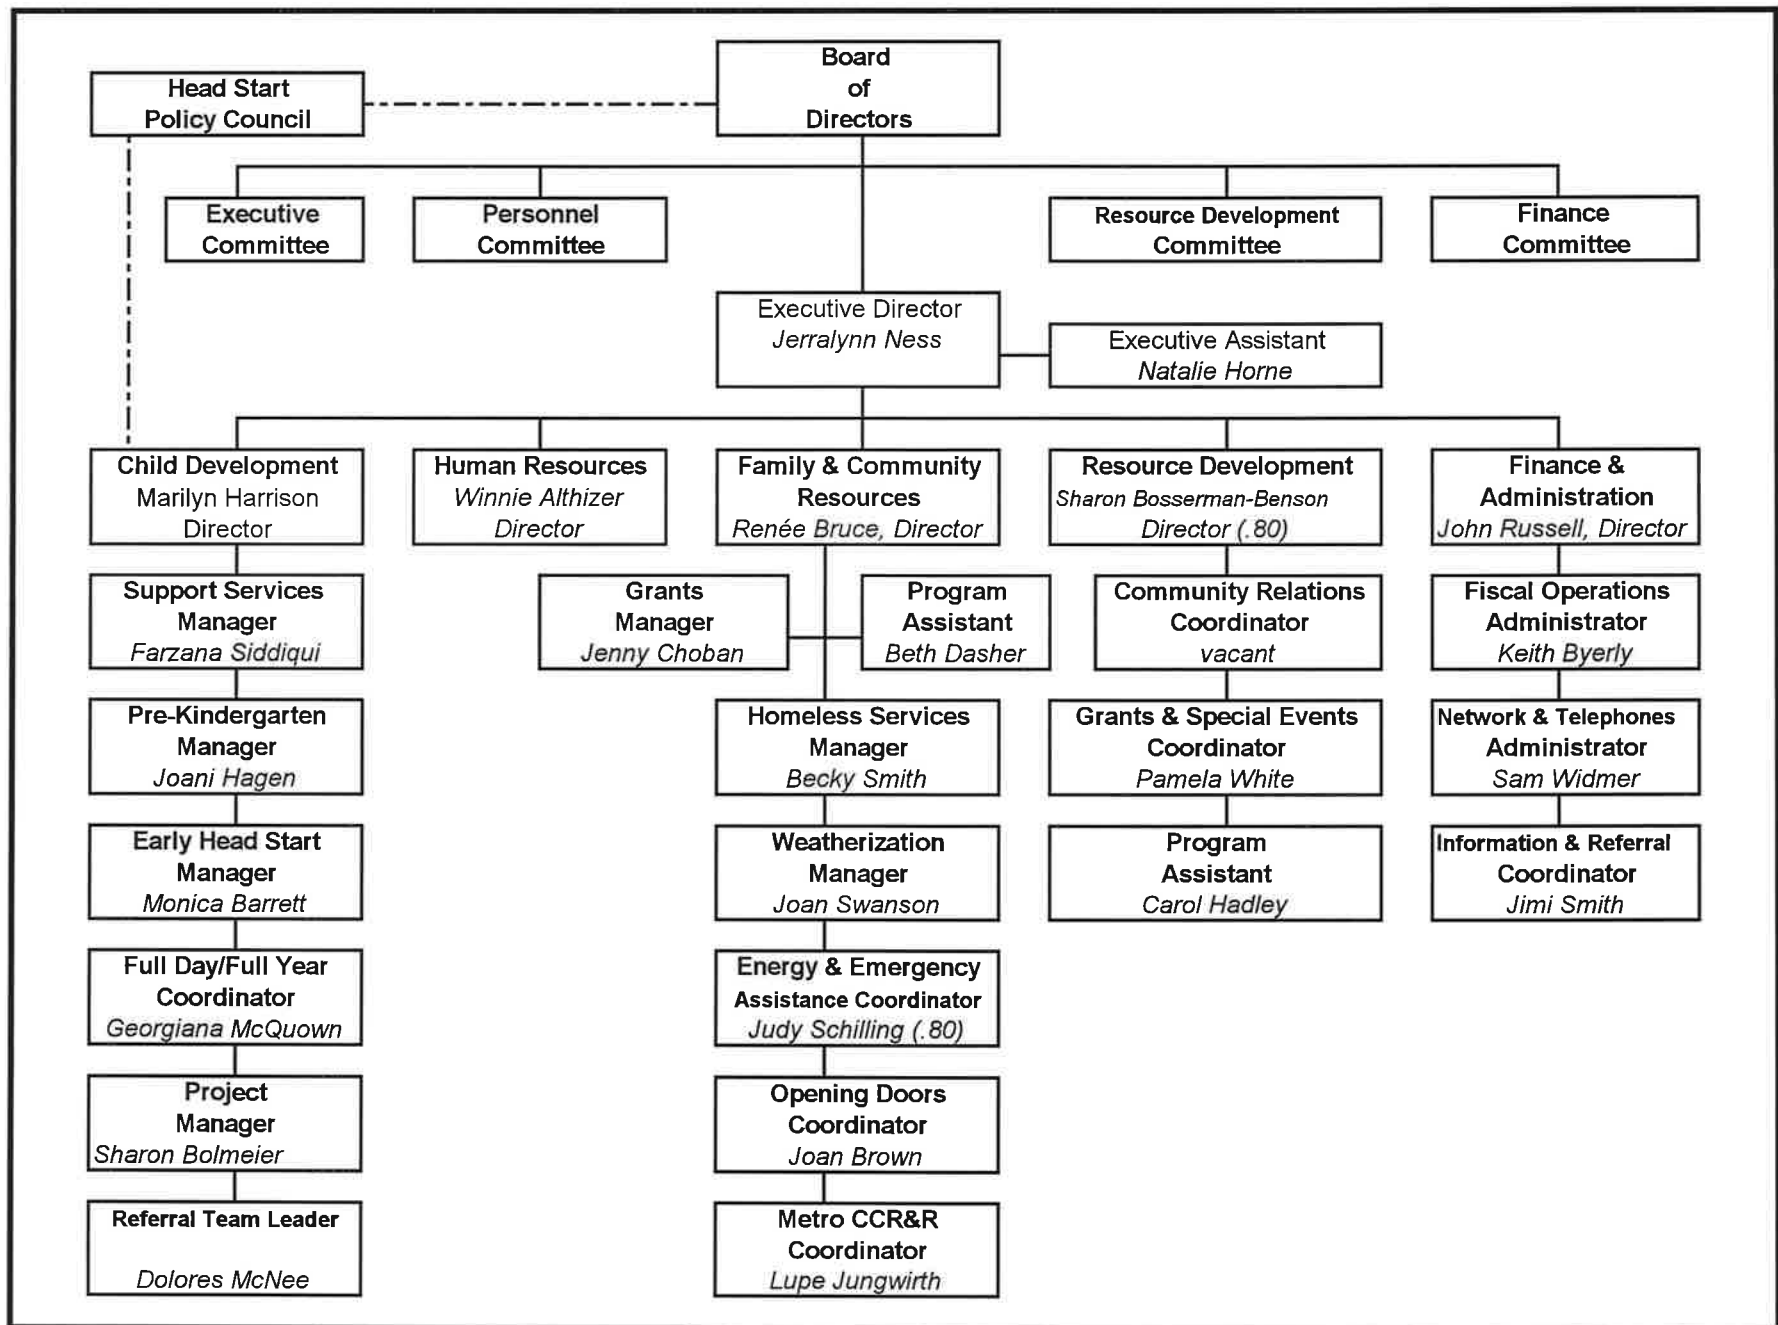

Community Action Organizational Chart

Community Action Organization
Organizational Chart

Child Development Organization Chart

2000-2002

Starting 9/2000, 444 prekindergarten and 16 community based fdfy. Hope to add 15 school age in Gaston 10/2000.

Starting 9/2001, 462 prekindergarten, 36 extended day, 40 infants-toddlers, and 66 community based fdfy.

Community Action Organization 2000-2001 Organization Chart

Head Start Organization Chart

2001-2002