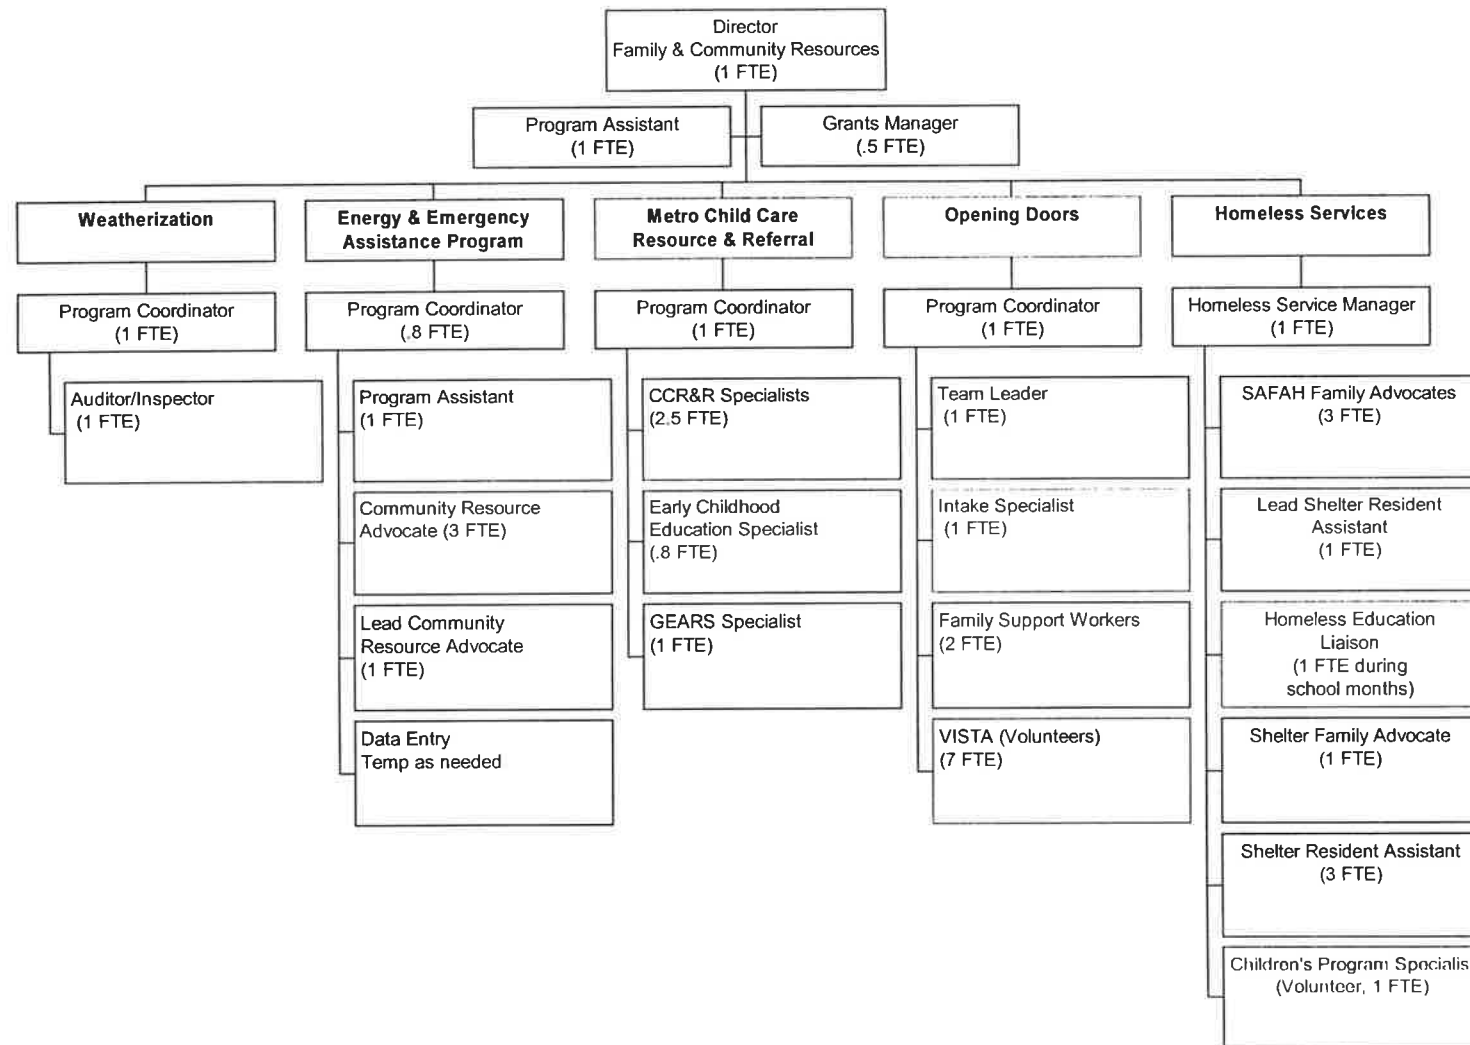

Starting 9/2001, 462 prekindergarten, 36 extended day, 40 infants-toddlers, and 66 community based fdfy.

Community Action Organization 2000-2001 Organization Chart

Head Start Organization Chart

2001-2002

Starting 9/2000, 444 prekindergarten and 16community based fdfy.

Starting 9/2001, 462 prekindergarten, 36 extended day, 40 infants-toddlers, and 66 community based fdfy.

Community Action Organization 2000-2001 Organization Chart

Programs Only

CAO 2000-2001 Revised Structure

CAO 1999-2000 Model

JOB	START TIME	USAGE	PHONE NUMBER/ADDRESS	TYPE	PAGES	MODE	STATUS
870	4/20 2:24PM	0'38"	503 690 5984	SEND	2 / 2	EC144	COMPLETED

TOTAL 0'38" PAGES SENT: 2 PAGES PRINTED: 0

Community Action Organization Family & Community Resources

Community Action Organization 2000-2001 Organization Chart

COMMUNITY ACTION ORGANIZATION 1999 ORGANIZATION CHART