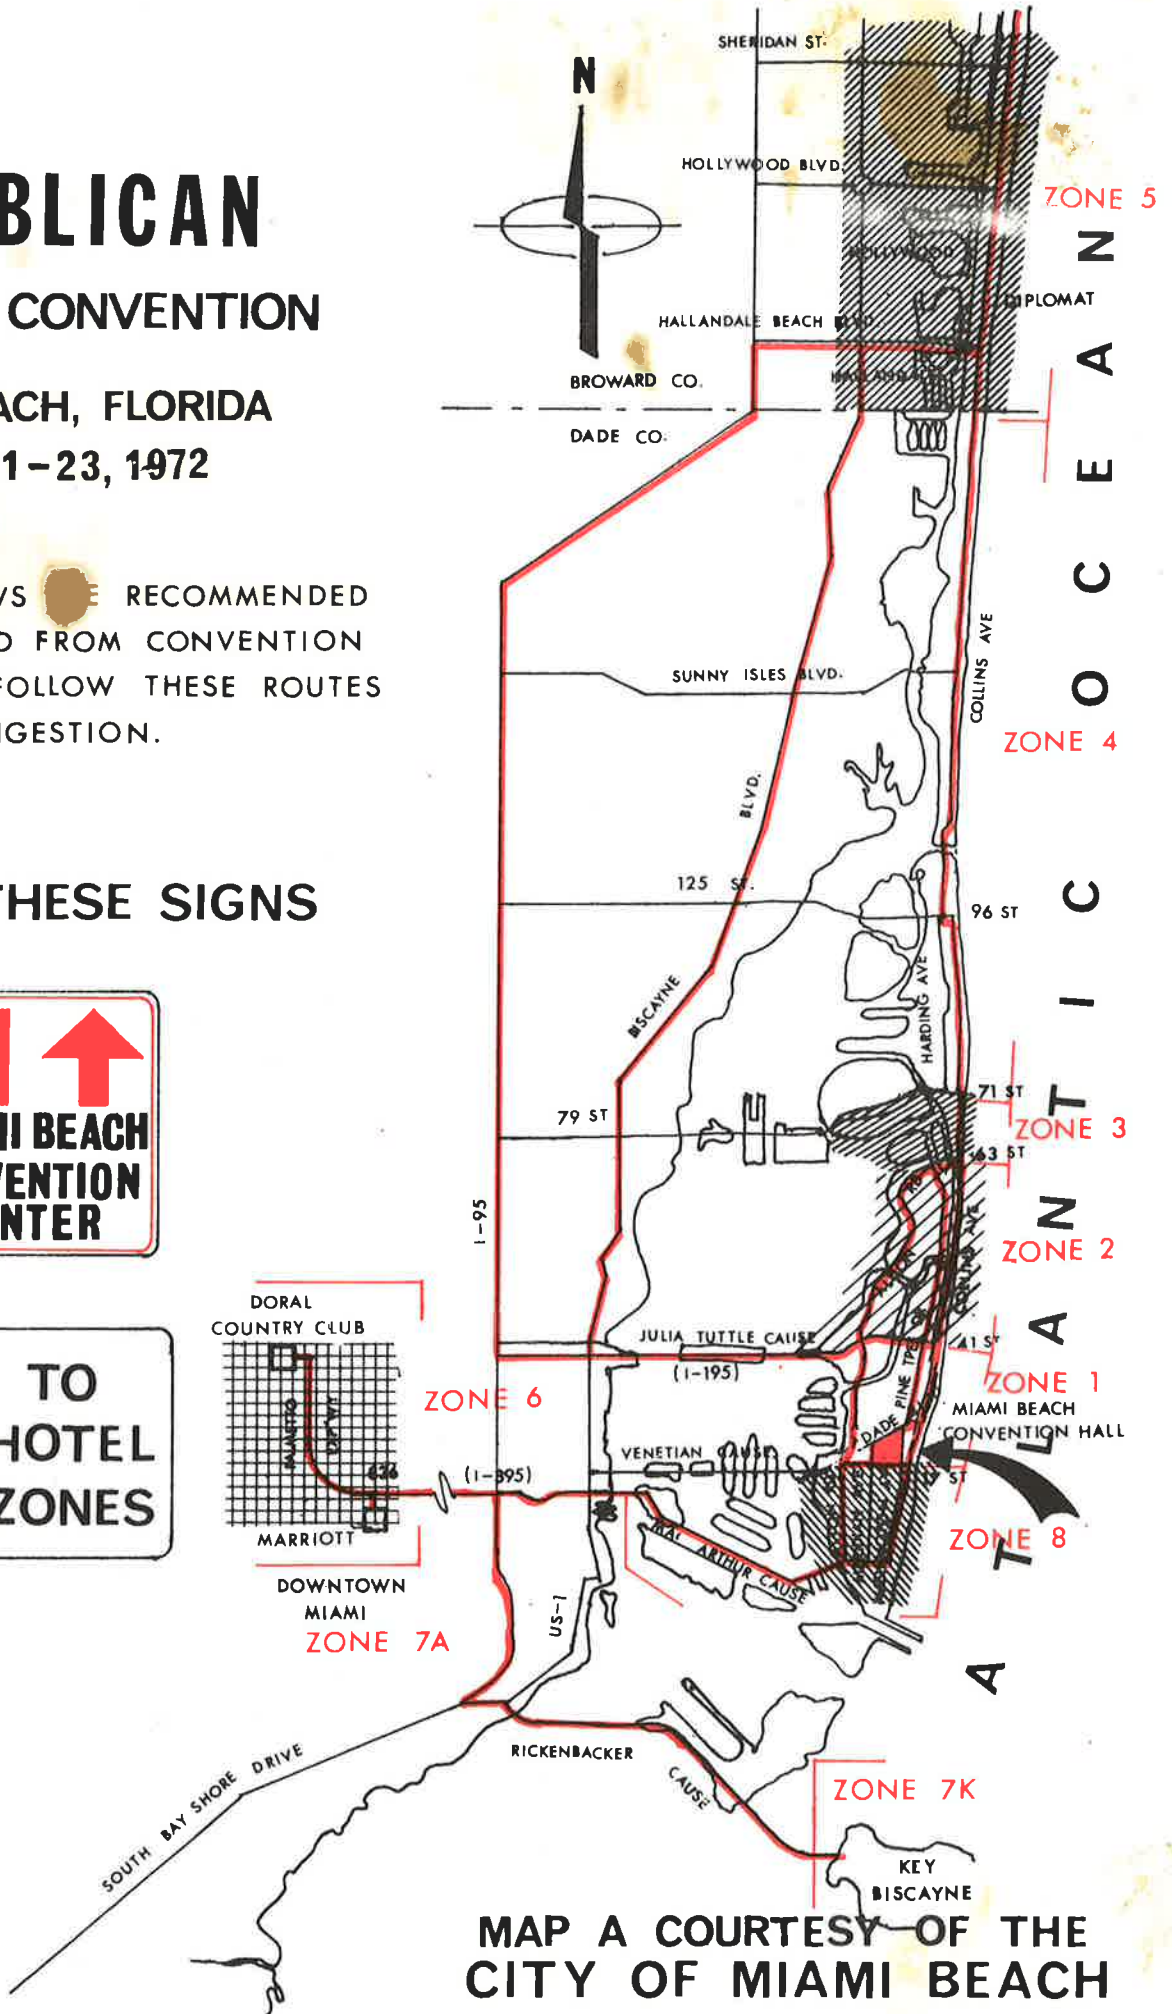

REPUBLICAN NATIONAL CONVENTION

MIAMI BEACH, FLORIDA
AUG. 21-23, 1972

THIS MAP SHOWS THE RECOMMENDED ROUTES TO AND FROM CONVENTION HALL. PLEASE FOLLOW THESE ROUTES TO AVOID CONGESTION.

FOLLOW THESE SIGNS

ZONE 1 17 ST - 41 ST (ORANGE)
ZONE 2 41 ST - 63 ST (GREEN)
ZONE 3 63 ST - 71 ST (BLUE)
ZONE 4 71 ST - BROW. (YELLOW)
ZONE 5 BROW. - NO. (PURPLE)
ZONE 6 DOR. & MAR (RED)
ZONE 7 MIA. & K. BIS (BROWN)
ZONE 8 BIS ST - 17 ST (BLACK)

MAP A COURTESY OF THE
CITY OF MIAMI BEACH